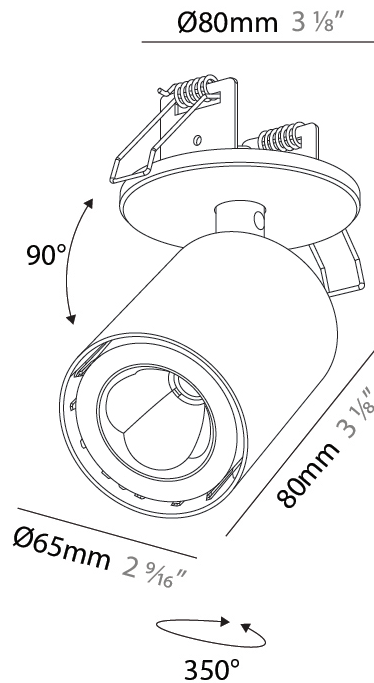

1. To build a product code in our configurator select the specify button on the base model # product page
2. To build a manual product code on this datasheet choose from the options listed below in blue font and add the suffix to the base model #

GENERAL

Series: Oiko Pro In
Brand: Prolicht
Division: Architectural
Mounting Type: Surface
Mounting Location: Ceiling
Subcategory: Spots

PHYSICAL

Shape: Cylinder
Diameter (mm): 65
Diameter (in): 2 ⁹/₁₆
Height (mm): 120
Depth (mm): 50
Height (in): 4 ³/₄
Depth (in): 1 ¹⁵/₁₆
Light Distribution: Adjustable / Direct
Fixture Finish: SSR / BKV / CWI / CRY / HAB / UFT / ITA / RUA / FTG / MYG / LOD / PUS / FRO / FUP / KIA / POP / BLS / SPG / MEY / GOH / GUM / CHC / COM / ABZ / JAG / OBR / MOS / ROR
Fixture Material: Aluminum
Cut-out Measurements: 68mm / 2 11/16"

ELECTRICAL

Lamp Type: LED
Input Wattage (W): 19
Total Output Wattage (W): 17.3
Driver Included: No
Driver Location: Remote
Driver Type: Constant Current - Universal
Driver Class: Class 2
Input Voltage (V): 120 - 277
Constant Current (MA): 500

LED

Number of LEDs: 1
Color Temperature (°K): 2700 / 3000 / 3500 / 4000
Max. Delivered Lumen (lm): 1820 / 1829 / 1914 / 1932
Nominal Lumen (lm): 2040 / 2050 / 2146 / 2166
CRI: >90 CRI
Lamp Life (hrs): 50000

OPTICAL

Beam Angle: 62
Adjustability: Rotational 350°; Tilt 90°

RATINGS AND CERTIFICATIONS

Certified By: CSA Certified to UL and CSA Standards
IP rating: IP20