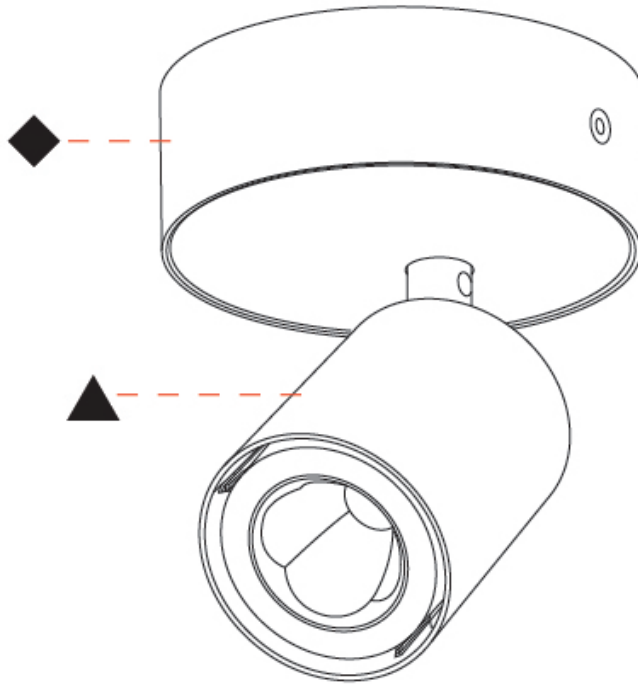

A3D349-

PROJECT _____

TYPE _____

SPECIFIER _____

QUANTITY _____

DATE _____

A