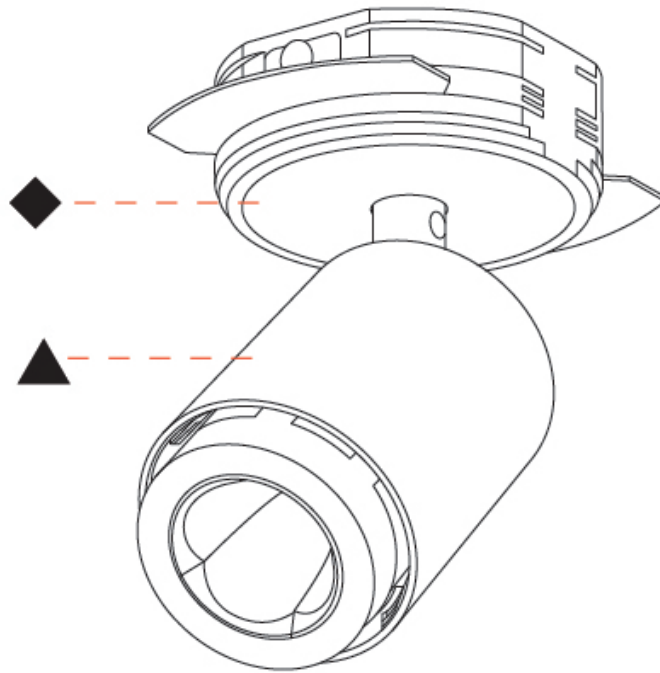

A3D354-

PROJECT	_____
TYPE	_____
SPECIFIER	_____
QUANTITY	_____
DATE	_____