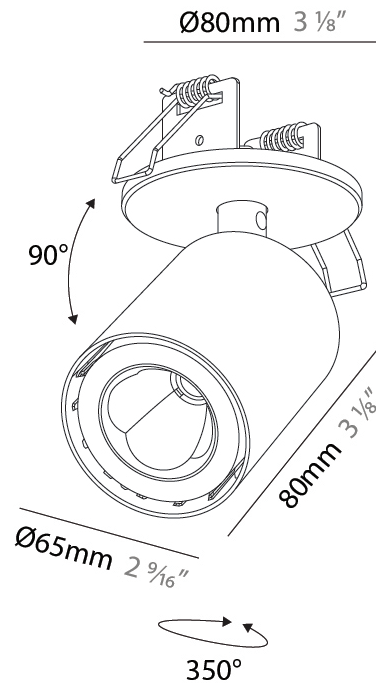

1. To build a product code in our configurator select the specify button on the base model # product page
2. To build a manual product code on this datasheet choose from the options listed below in blue font and add the suffix to the base model #

GENERAL

Series: Oiko Pro In
Brand: Prolicht
Division: Architectural
Mounting Type: Surface
Mounting Location: Ceiling
Subcategory: Spots

PHYSICAL

Shape: Cylinder
Diameter (mm): 65
Diameter (in): 2 ⁹/₁₆
Height (mm): 120
Depth (mm): 50
Height (in): 4 ³/₄
Depth (in): 1 ¹⁵/₁₆
Light Distribution: Adjustable / Direct
Fixture Finish: SSR / BKV / CWI / CRY / HAB / UFT / ITA / RUA / FTG / MYG / LOD / PUS / FRO / FUP / KIA / POP / BLS / SPG / MEY / GOH / GUM / CHC / COM / ABZ / JAG / OBR / MOS / ROR
Fixture Material: Aluminum
Cut-out Measurements: 68mm / 2 11/16"

ELECTRICAL

Lamp Type: LED
Input Wattage (W): 14.4
Total Output Wattage (W): 13.1
Driver Included: No
Driver Location: Remote
Driver Type: Constant Current - Universal
Driver Class: Class 2
Input Voltage (V): 120 - 277
Constant Current (MA): 700

LED

Number of LEDs: 1
Color Temperature (°K): 2700 / 3000 / 3500 / 4000
Max. Delivered Lumen (lm): 1008 - 1186
Nominal Lumen (lm): 1242 - 1460
CRI: >90 CRI
Lamp Life (hrs): 50000

OPTICAL

Beam Angle: 50
Adjustability: Rotational 350°; Tilt 90°

RATINGS AND CERTIFICATIONS

Certified By: CSA Certified to UL and CSA Standards
IP rating: IP20

PROJECT
TYPE
SPECIFIER
QUANTITY
DATE