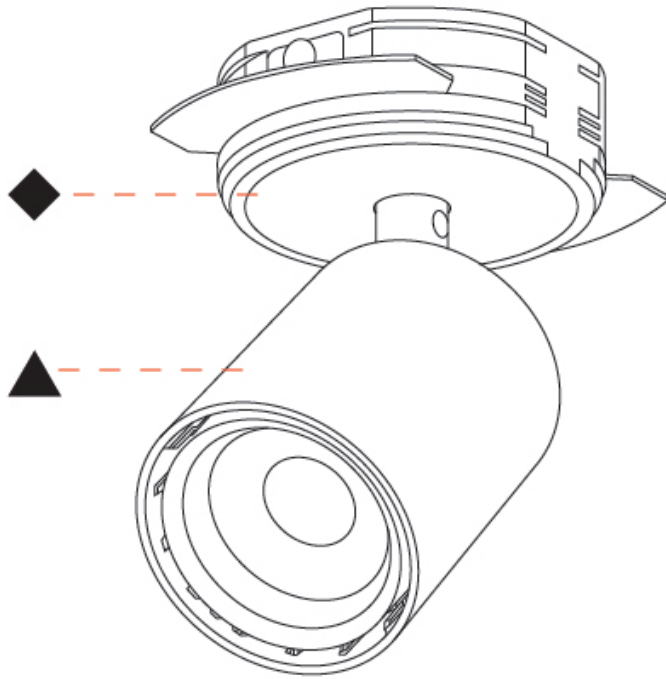

A3D353-

PROJECT	_____
TYPE	_____
SPECIFIER	_____
QUANTITY	_____
DATE	_____