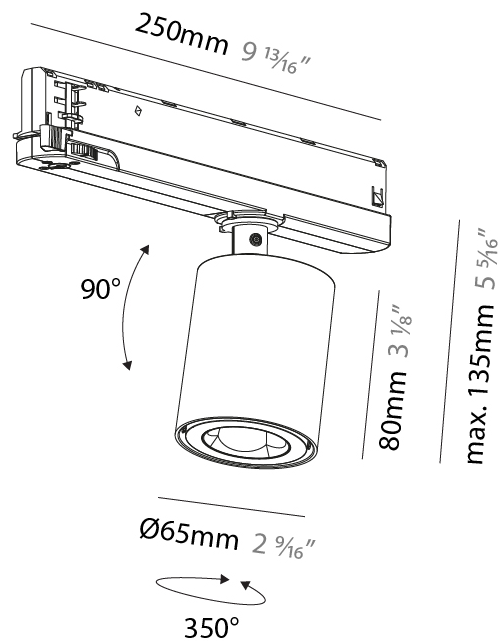

1. To build a product code in our configurator select the specify button on the base model # product page
2. To build a manual product code on this datasheet choose from the options listed below in blue font and add the suffix to the base model #

GENERAL

Series: Oiko Pro In
Brand: Prolicht
Division: Architectural
Mounting Type: Track
Mounting Location: Ceiling
Subcategory: Spots

PHYSICAL

Shape: Cylinder
Diameter (mm): 65
Diameter (in): 2 9/16
Length (mm): 250
Length (in): 9 13/16
Height (mm): 80
Height (in): 3 1/8
Max. Overall Height (mm): 135
Max. Overall Height (in): 5 5/16
Light Distribution: Adjustable / Direct
Fixture Finish: SSR / BKV / CWI / CRY / HAB / UFT / ITA / RUA / FTG / MYG / LOD / PUS / FRO / FUP / KIA / POP / BLS / SPG / MEY / GOH / GUM / CHC / COM / ABZ / JAG / OBR / MOS / ROR
Holder Finish: WHI / BLK
Fixture Material: Aluminum

ELECTRICAL

Lamp Type: LED
Input Wattage (W): 19
Total Output Wattage (W): 17.3
Dimming: Non-Dimmable / 0-10V Dimming
Driver Included: Yes
Driver Location: Integrated
Driver Type: Constant Current - 120Vac
Driver Class: Class 2
Input Voltage (V): 120

LED

Number of LEDs: 1
Color Temperature (°K): 2700 / 3000 / 3500 / 4000
Max. Delivered Lumen (lm): 1699 / 1829 / 1893 / 1932
Nominal Lumen (lm): 1905 / 2050 / 2123 / 2166
CRI: >90 CRI
Lamp Life (hrs): 50000

OPTICAL

Reflector: 60

RATINGS AND CERTIFICATIONS

Certified By: CSA Certified to UL and CSA Standards
IP rating: IP20