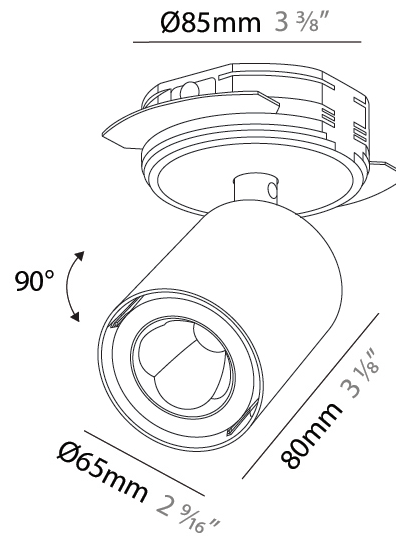

1. To build a product code in our configurator select the specify button on the base model # product page
2. To build a manual product code on this datasheet choose from the options listed below in blue font and add the suffix to the base model #

GENERAL

Series: Oiko Pro In
Brand: Prolicht
Division: Architectural
Mounting Type: Trimless
Mounting Location: Ceiling
Subcategory: Spots

PHYSICAL

Shape: Cylinder
Diameter (mm): 65
Diameter (in): 2 9/16
Height (mm): 120
Depth (mm): 50
Height (in): 4 3/4
Depth (in): 1 15/16
Light Distribution: Adjustable / Direct
Fixture Finish: SSR / BKV / CWI / CRY / HAB / UFT / ITA / RUA / FTG / MYG / LOD / PUS / FRO / FUP / KIA / POP / BLS / SPG / MEY / GOH / GUM / CHC / COM / ABZ / JAG / OBR / MOS / ROR
Fixture Material: Aluminum
Cut-out Measurements: 86mm / 3 3/8"

ELECTRICAL

Lamp Type: LED
Input Wattage (W): 14.4
Total Output Wattage (W): 13.1
Driver Included: No
Driver Location: Remote
Driver Type: Constant Current - Universal
Driver Class: Class 2
Input Voltage (V): 120 - 277
Constant Current (MA): 700

LED

Number of LEDs: 1
Color Temperature (°K): 2700 / 3000 / 3500 / 4000
Max. Delivered Lumen (lm): 1008 - 1186
Nominal Lumen (lm): 1242 - 1460
CRI: >90 CRI
Lamp Life (hrs): 50000

OPTICAL

Beam Angle: 50
Adjustability: Rotational 350°; Tilt 90°

RATINGS AND CERTIFICATIONS

Certified By: CSA Certified to UL and CSA Standards
IP rating: IP20

PROJECT
TYPE
SPECIFIER
QUANTITY
DATE