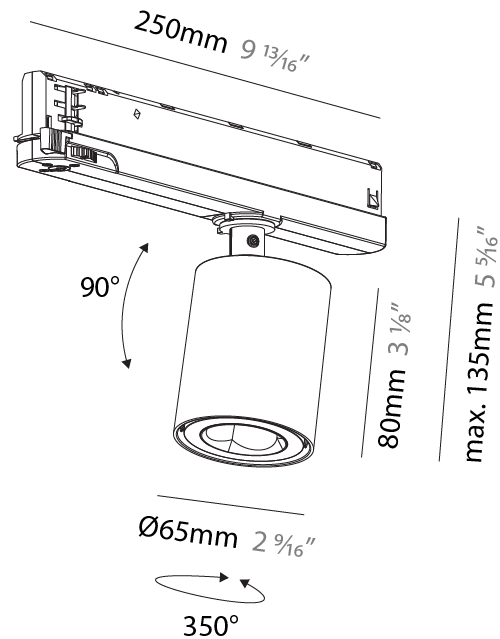

1. To build a product code in our configurator select the specify button on the base model # product page
2. To build a manual product code on this datasheet choose from the options listed below in blue font and add the suffix to the base model #

GENERAL

Series: Oiko Pro In
Brand: Prolicht
Division: Architectural
Mounting Type: Track
Mounting Location: Ceiling
Subcategory: Spots

PHYSICAL

Shape: Cylinder
Diameter (mm): 65
Diameter (in): 2 ⁹/₁₆
Length (mm): 250
Length (in): 9 ¹³/₁₆
Height (mm): 80
Height (in): 3 ¹/₈
Max. Overall Height (mm): 135
Max. Overall Height (in): 5 ⁵/₁₆
Light Distribution: Adjustable / Direct
Fixture Finish: SSR / BKV / CWI / CRY / HAB / UFT / ITA / RUA / FTG / MYG / LOD / PUS / FRO / FUP / KIA / POP / BLS / SPG / MEY / GOH / GUM / CHC / COM / ABZ / JAG / OBR / MOS / ROR
Holder Finish: WHI / BLK
Fixture Material: Aluminum

ELECTRICAL

Lamp Type: LED
Input Wattage (W): 19
Total Output Wattage (W): 17.3
Dimming: Non-Dimmable / 0-10V Dimming
Driver Included: Yes
Driver Location: Integrated
Driver Type: Constant Current - 120Vac
Driver Class: Class 2
Input Voltage (V): 120

LED

Number of LEDs: 1
Color Temperature (°K): 2700 / 3000 / 3500 / 4000
Max. Delivered Lumen (lm): 1547 / 1665 / 1724 / 1759
Nominal Lumen (lm): 1905 / 2050 / 2123 / 2166
CRI: >90 CRI
Lamp Life (hrs): 50000

OPTICAL

Reflector: 50

RATINGS AND CERTIFICATIONS

Certified By: CSA Certified to UL and CSA Standards
IP rating: IP20