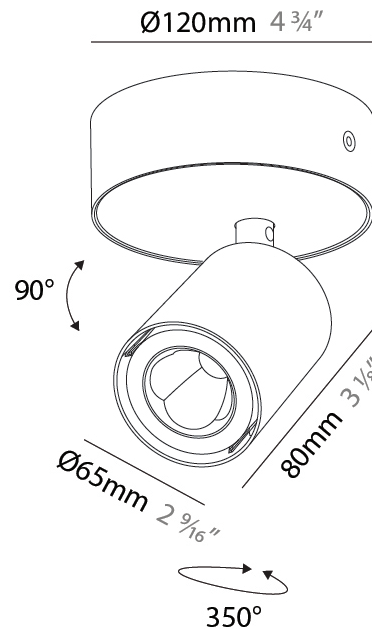

OIKO PRO IN SURFACE

A3D349-

base number	Color	Finishes	Finishes
	Temperature	(Diamond)	(Triangle)

1. To build a product code in our configurator select the specify button on the base model # product page
2. To build a manual product code on this datasheet choose from the options listed below in blue font and add the suffix to the base model #

GENERAL

Series: Oiko Pro In
Brand: Prolicht
Division: Architectural
Mounting Type: Surface
Mounting Location: Ceiling
Subcategory: Spots

PHYSICAL

Shape: Cylinder
Diameter (mm): 65
Diameter (in): 2 9/16
Height (mm): 160
Height (in): 6 3/16
Light Distribution: Adjustable / Direct
Fixture Finish: SSR / BKV / CWI / CRY / HAB / UFT / ITA / RUA / FTG / MYG / LOD / PUS / FRO / FUP / KIA / POP / BLS / SPG / MEY / GOH / GUM / CHC / COM / ABZ / JAG / OBR / MOS / ROR
Fixture Material: Aluminum

ELECTRICAL

Lamp Type: LED
Input Wattage (W): 19.1
Total Output Wattage (W): 17.3
Driver Included: No
Driver Location: Integrated
Driver Type: Constant Current - Universal
Driver Class: Class 2
Input Voltage (V): 120 - 277

LED

Number of LEDs: 1
Color Temperature (°K): 2700 / 3000 / 3500 / 4000
Max. Delivered Lumen (lm): 1510 / 1517 / 1588 / 1603
Nominal Lumen (lm): 2040 / 2050 / 2146 / 2166
CRI: >90 CRI
Lamp Life (hrs): 50000

OPTICAL

Beam Angle: 50
Adjustability: Rotational 350°; Tilt 90°

RATINGS AND CERTIFICATIONS

Certified By: CSA Certified to UL and CSA Standards
IP rating: IP20