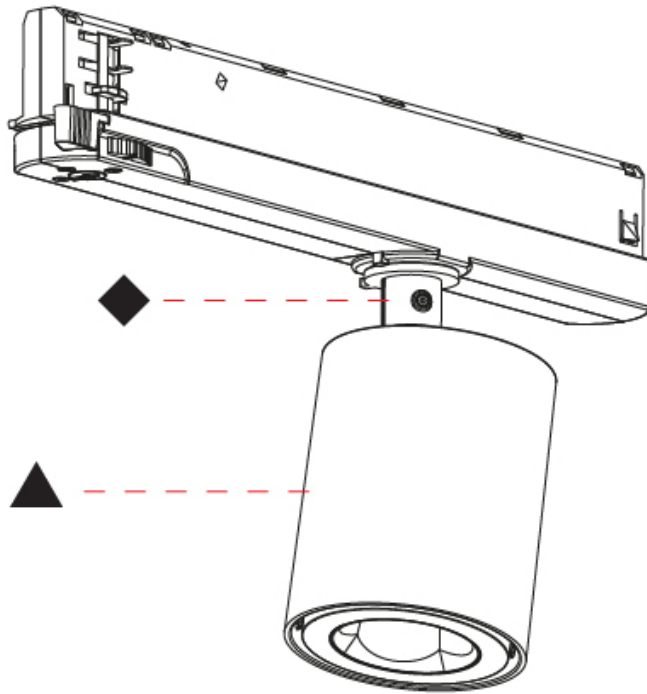

OIKO PRO IN TRACK

A3T205-

PROJECT	_____
TYPE	_____
SPECIFIER	_____
QUANTITY	_____
DATE	_____

A