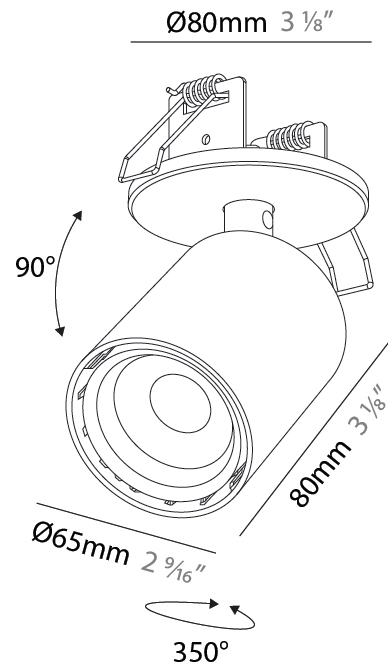

GENERAL

Series: Oiko Pro In
Brand: Prolicht
Division: Architectural
Mounting Type: Surface
Mounting Location: Ceiling
Subcategory: Spots

PHYSICAL

Shape: Cylinder
Diameter (mm): 65
Diameter (in): 2 ⁹/₁₆
Height (mm): 120
Depth (mm): 50
Height (in): 4 ³/₄
Depth (in): 1 ¹⁵/₁₆
Light Distribution: Adjustable / Direct
Fixture Finish: SSR / BKV / CWI / CRY / HAB / UFT / ITA / RUA / FTG / MYG / LOD / PUS / FRO / FUP / KIA / POP / BLS / SPG / MEY / GOH / GUM / CHC / COM / ABZ / JAG / OBR / MOS / ROR
Fixture Material: Aluminum
Cut-out Measurements: 68mm / 2 11/16"

ELECTRICAL

Lamp Type: LED
Input Wattage (W): 20
Total Output Wattage (W): 18.1
Dimming: Tri-Mode (Non-Dimming and Phase Dimming (120Vac only) and 0-10V Dimming)
Driver Included: No
Driver Location: Remote
Driver Type: Constant Current - Universal
Driver Class: Class 2
Input Voltage (V): 120 - 277
Constant Current (MA): 500

LED

Number of LEDs: 1
Color Temperature (°K): 2700 / 3000 / 3500 / 4000
Max. Delivered Lumen (lm): 1624 / 1632 / 1708 / 1724
Nominal Lumen (lm): 2040 / 2050 / 2146 / 2166
CRI: >90 CRI
Lamp Life (hrs): 50000

OPTICAL

Beam Angle: 14
Adjustability: Rotational 350°; Tilt 90°

RATINGS AND CERTIFICATIONS

Certified By: CSA Certified to UL and CSA Standards
IP rating: IP20