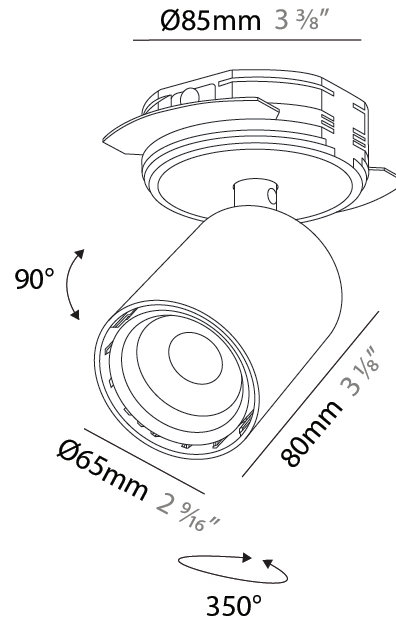

1. To build a product code in our configurator select the specify button on the base model # product page
2. To build a manual product code on this datasheet choose from the options listed below in blue font and add the suffix to the base model #

GENERAL

Series: Oiko Pro In
Brand: Prolicht
Division: Architectural
Mounting Type: Trimless
Mounting Location: Ceiling
Subcategory: Spots

PHYSICAL

Shape: Cylinder
Diameter (mm): 65
Diameter (in): 2 9/16
Height (mm): 120
Depth (mm): 50
Height (in): 4 3/4
Depth (in): 1 15/16
Light Distribution: Adjustable / Direct
Fixture Finish: SSR / BKV / CWI / CRY / HAB / UFT / ITA / RUA / FTG / MYG / LOD / PUS / FRO / FUP / KIA / POP / BLS / SPG / MEY / GOH / GUM / CHC / COM / ABZ / JAG / OBR / MOS / ROR
Fixture Material: Aluminum
Cut-out Measurements: 86mm / 3 3/8"

ELECTRICAL

Lamp Type: LED
Input Wattage (W): 21
Total Output Wattage (W): 19.1
Driver Included: No
Driver Location: Remote
Driver Type: Constant Current - Universal
Driver Class: Class 2
Input Voltage (V): 120 - 277
Constant Current (MA): 500

LED

Number of LEDs: 1
Color Temperature (°K): 2700 / 3000 / 3500 / 4000
Max. Delivered Lumen (lm): 1624 / 1632 / 1708 / 1724
Nominal Lumen (lm): 2040 / 2050 / 2146 / 2166
CRI: >90 CRI
Lamp Life (hrs): 50000

OPTICAL

Beam Angle: 14
Adjustability: Rotational 350°; Tilt 90°

RATINGS AND CERTIFICATIONS

Certified By: CSA Certified to UL and CSA Standards
IP rating: IP20